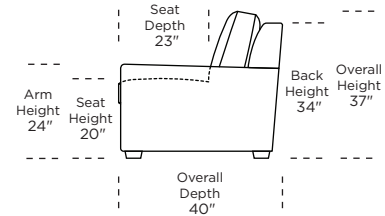

Standard Comfort Sleeper®

Features:

- Featuring the patented Tiffany 24/7™ platform sleep system
- Room to stretch out with true 80 inches of bedroom-length sleeping surface
- Ultimate comfort on five inches of plush, high-density foam mattress
- Under-sofa dust covers keeps dust and dirt from ever touching the mattress
- Zero wall clearance
- Quick-ship delivery
- Double-needle top-stitch
- High-density, high-resiliency foam seat cushions
- Loose back and seat cushions
- Limited lifetime warranty on frame
- 10-year mechanism warranty

Leg height is 2"

Please use actual leather, fabric, Crypton®, Sunbrella® and Ultrasuede® swatches when specifying furniture as the colors shown may vary due to the printing process.

Note: Seat depth includes cushion overhang which may be up to 1"

* Picture shows left arm seated. Please specify left or right arm seated when ordering.

All orders are in seated position.

† Dotted lines for Queen Plus sizes indicates the number of seats.

All dimensions are approximate and subject to change.