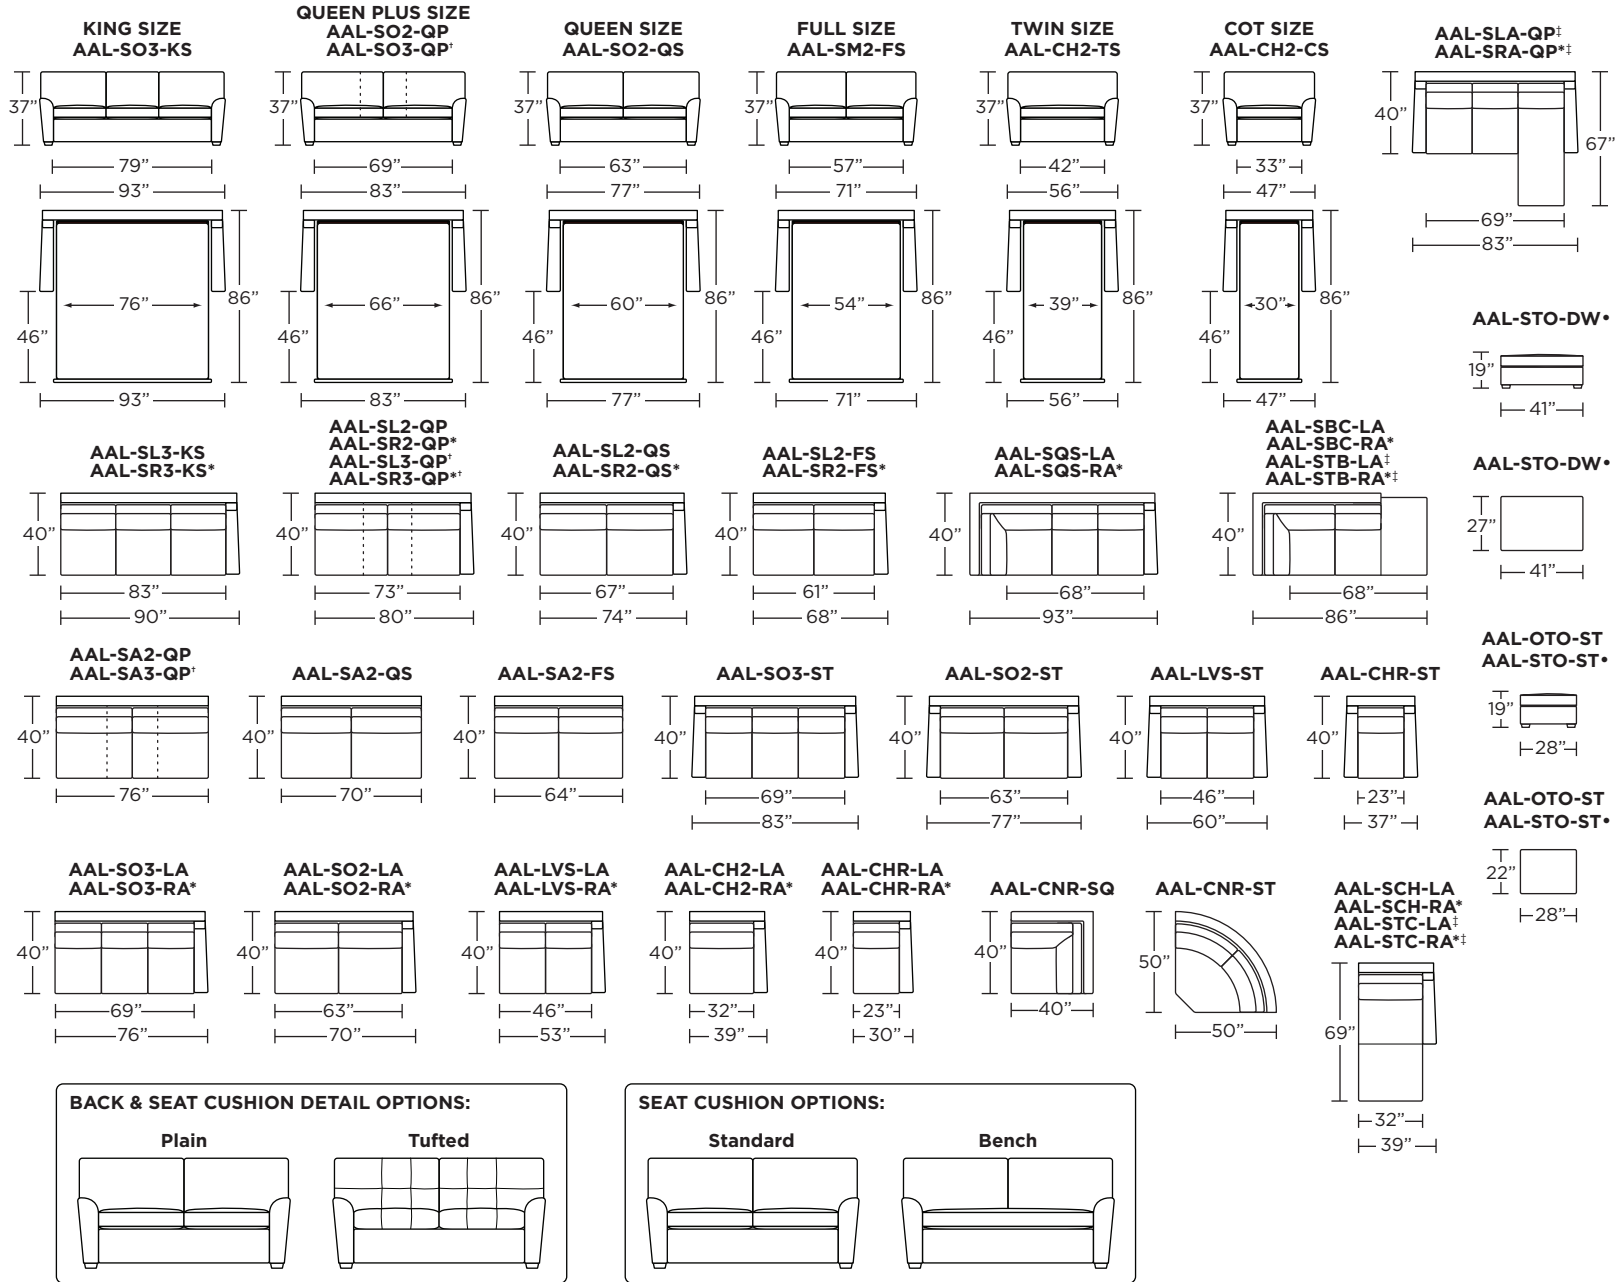

Standard Comfort Sleeper®

Features:

- Featuring the patented Tiffany 24/7™ platform sleep system
- Room to stretch out with true 80 inches of bedroom-length sleeping surface
- Ultimate comfort on five inches of plush, high-density foam mattress
- Under-sofa dust covers keeps dust and dirt from ever touching the mattress
- Zero wall clearance
- Quick-ship delivery
- Double-needle top-stitch
- High-density, high-resiliency foam seat cushions
- Loose back and seat cushions
- Limited lifetime warranty on frame
- 10-year mechanism warranty

Leg height is 2"

Please use actual leather, fabric, Crypton®, Sunbrella® and Ultrasuede® swatches when specifying furniture as the colors shown may vary due to the printing process.

Note: Seat depth includes cushion overhang which may be up to 1"

* Picture shows left arm seated. Please specify left or right arm seated when ordering.

All orders are in seated position.

† Dotted lines for Queen Plus sizes indicates the number of seats.

All dimensions are approximate and subject to change.

‡ Chaise lifts up to reveal hidden storage space. • Storage

ADALYN

AAL-STO-DW•

AAL-STO-DW•

**AAL-OTO-ST
AAL-STO-ST•**

**AAL-OTO-ST
AAL-STO-ST•**