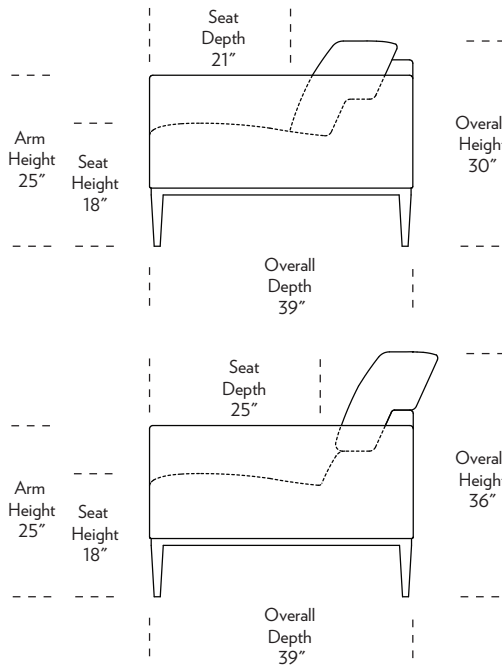

Note: Dotted line indicates seam on leather, Ultrasuede® and up the roll fabrics. Seams are eliminated with railroaded fabrics.

All dimensions are approximate and subject to change. Specify components from the sitting position.