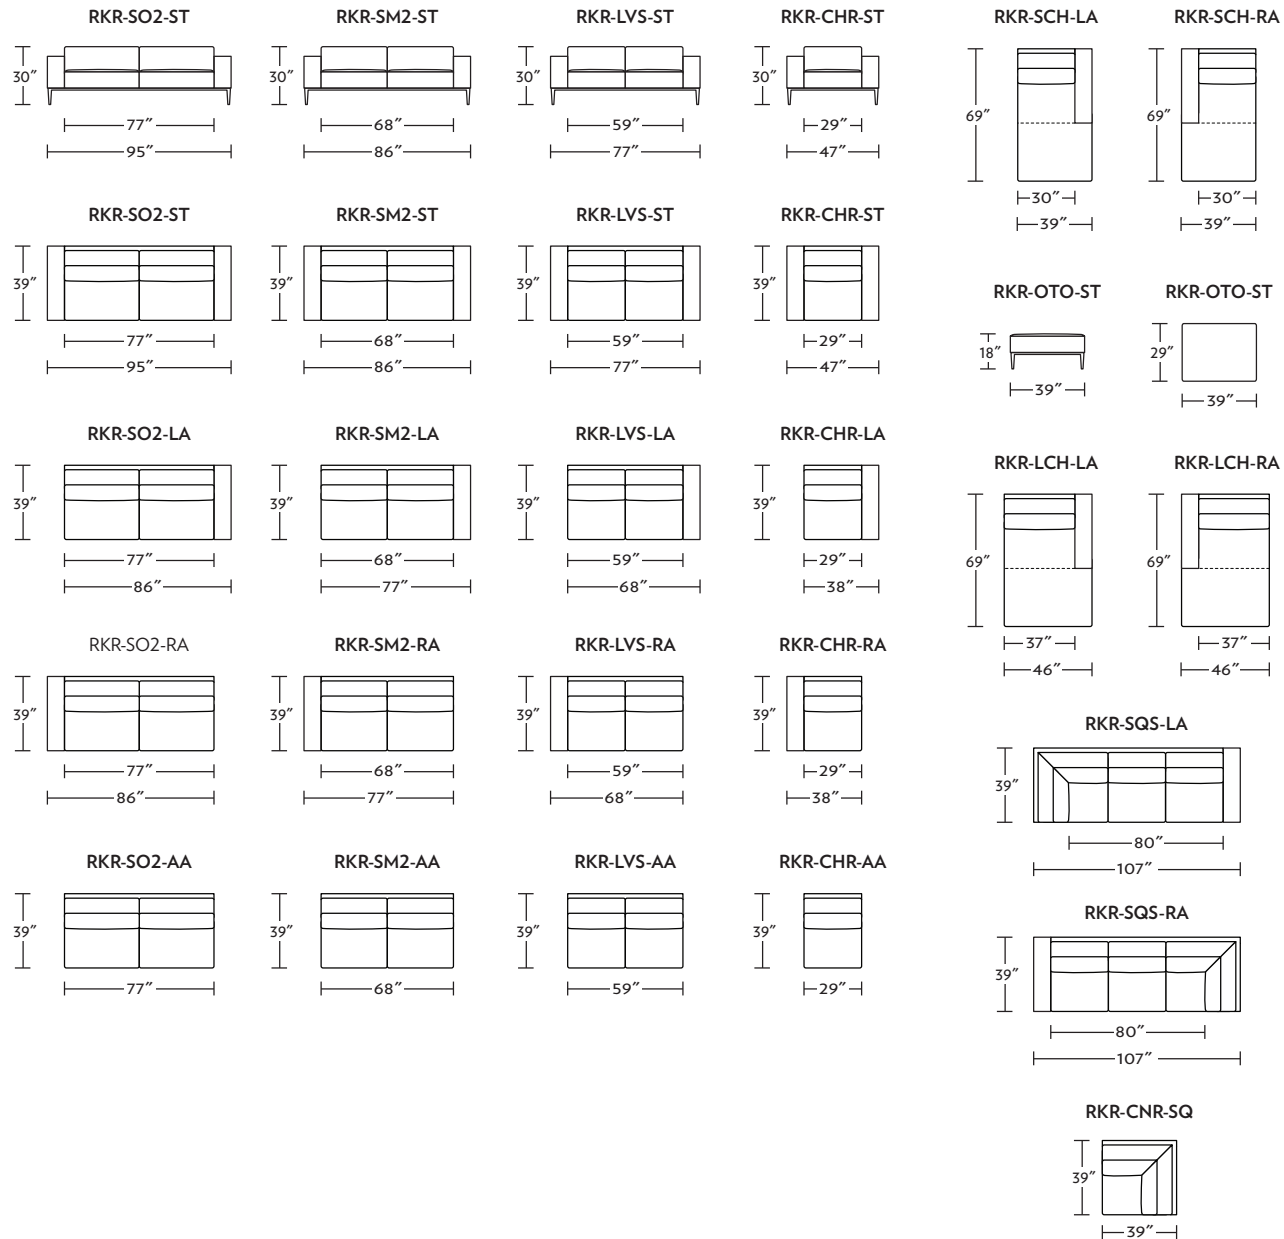

Note: Dotted line indicates seam on leather, Ultrasuede® and up the roll fabrics. Seams are eliminated with railroaded fabrics.

All dimensions are approximate and subject to change. Specify components from the sitting position.