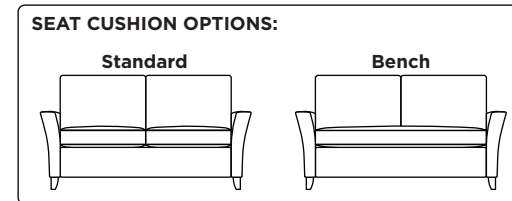

Standard Comfort Sleeper®

Features:

- Featuring the patented Tiffany 24/7™ platform sleep system
- Room to stretch out with true 80 inches of bedroom-length sleeping surface
- Ultimate comfort on four inches of plush, high-density foam mattress
- Under-sofa dust covers keeps dust and dirt from ever touching the mattress
- Zero wall clearance
- Quick-ship delivery
- Single-needle top-stitch
- High-density, high-resiliency foam seat cushions
- Loose back and seat cushions
- Lifetime warranty on frame
- 10-year mechanism warranty

Leg height is 4"

Please use actual leather, fabric, Crypton®, Sunbrella® and Ultrasuede® swatches when specifying furniture as the colors shown may vary due to the printing process.

Note: Seat depth includes cushion overhang which may be up to 1"

CAREY

* Picture shows left arm seated. Please specify left or right arm seated when ordering.

All orders are in seated position.

† Dotted lines for Queen Plus sizes indicates the number of seats.

All dimensions are approximate and subject to change.