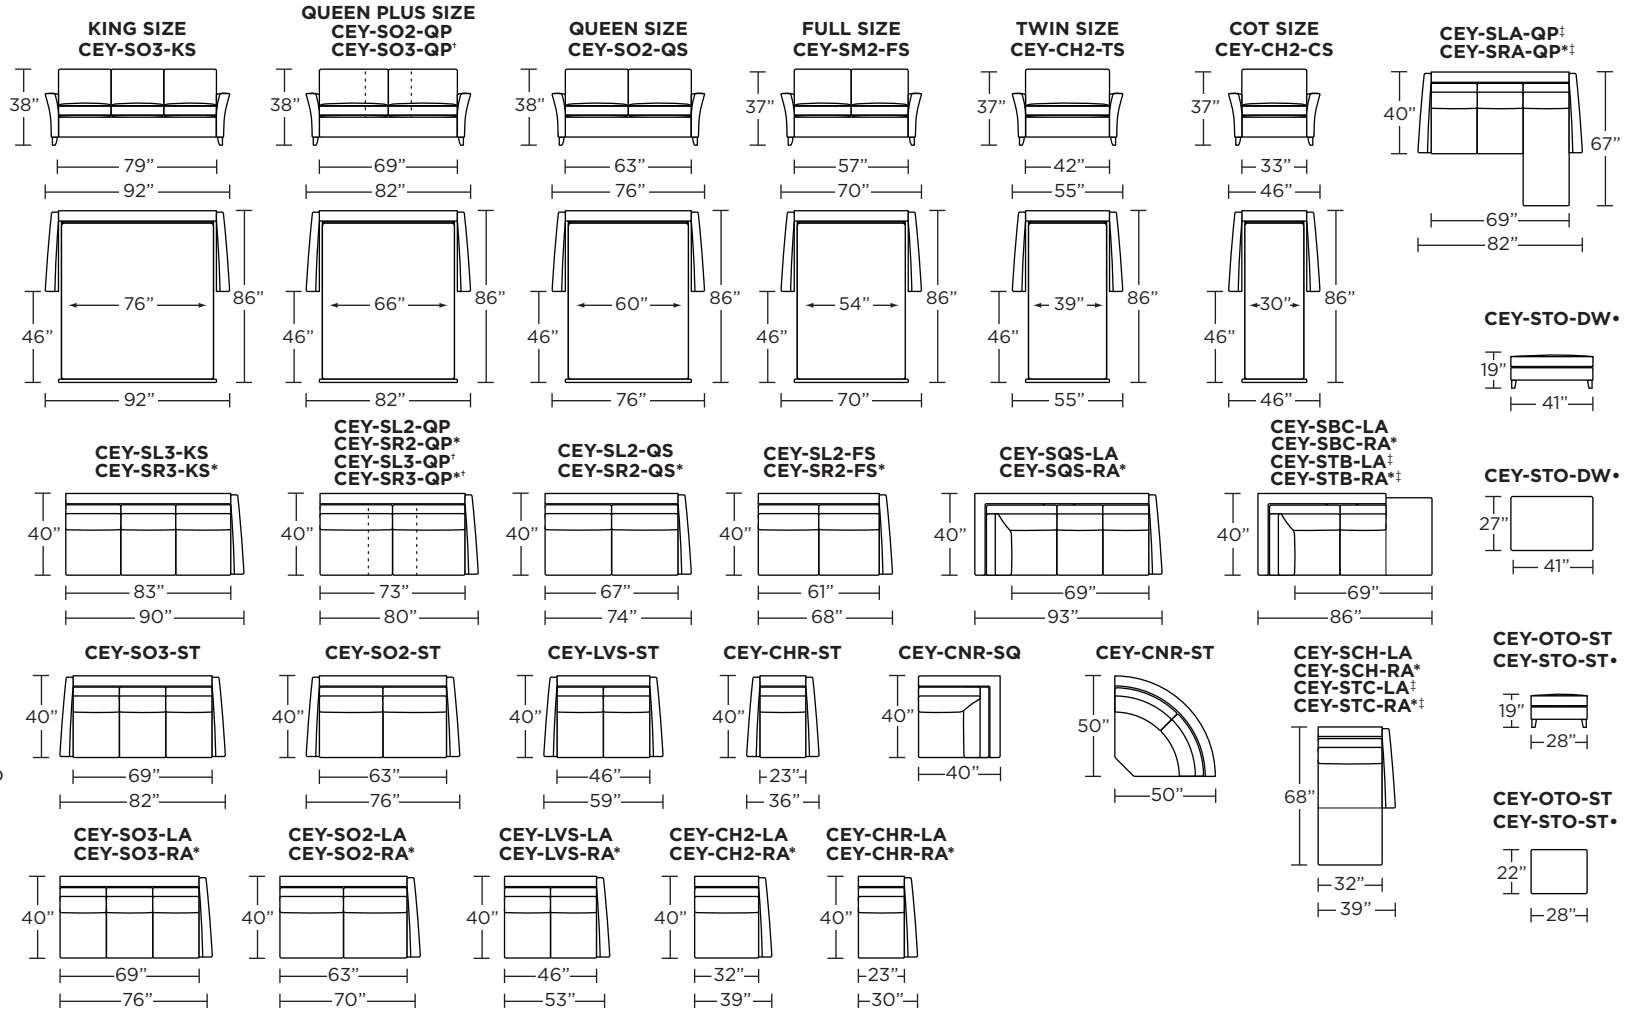

Standard Comfort Sleeper®

Features:

- Featuring the patented Tiffany 24/7™ platform sleep system
- Room to stretch out with true 80 inches of bedroom-length sleeping surface
- Ultimate comfort on four inches of plush, high-density foam mattress
- Under-sofa dust covers keeps dust and dirt from ever touching the mattress
- Zero wall clearance
- Quick-ship delivery
- Single-needle top-stitch
- High-density, high-resiliency foam seat cushions
- Loose back and seat cushions
- Lifetime warranty on frame
- 10-year mechanism warranty

Leg height is 4"

Please use actual leather, fabric, Crypton®, Sunbrella® and Ultrasuede® swatches when specifying furniture as the colors shown may vary due to the printing process.

Note: Seat depth includes cushion overhang which may be up to 1"

CAREY

* Picture shows left arm seated. Please specify left or right arm seated when ordering.

All orders are in seated position.

† Dotted lines for Queen Plus sizes indicates the number of seats.

All dimensions are approximate and subject to change.