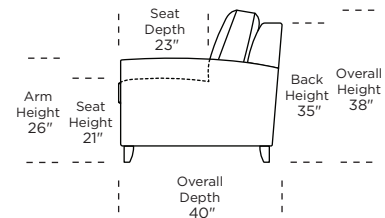

Standard Comfort Sleeper®

Features:

- Featuring the patented Tiffany 24/7™ platform sleep system
- Room to stretch out with true 80 inches of bedroom-length sleeping surface
- Ultimate comfort on four inches of plush, high-density foam mattress
- Under-sofa dust covers keeps dust and dirt from ever touching the mattress
- Zero wall clearance
- Quick-ship delivery
- Single-needle top-stitch
- High-density, high-resiliency foam seat cushions
- Loose back and seat cushions
- Lifetime warranty on frame
- 10-year mechanism warranty

Leg height is 4"

Please use actual leather, fabric, Crypton®, Sunbrella® and Ultrasuede® swatches when specifying furniture as the colors shown may vary due to the printing process.

Note: Seat depth includes cushion overhang which may be up to 1"

CAREY

* Picture shows left arm seated. Please specify left or right arm seated when ordering.

All orders are in seated position.

† Dotted lines for Queen Plus sizes indicates the number of seats.

All dimensions are approximate and subject to change.