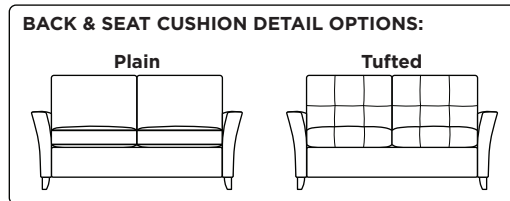

Standard Comfort Sleeper®

Features:

- Featuring the patented Tiffany 24/7™ platform sleep system
- Room to stretch out with true 80 inches of bedroom-length sleeping surface
- Ultimate comfort on four inches of plush, high-density foam mattress
- Under-sofa dust covers keeps dust and dirt from ever touching the mattress
- Zero wall clearance
- Quick-ship delivery
- Single-needle top-stitch
- High-density, high-resiliency foam seat cushions
- Loose back and seat cushions
- Lifetime warranty on frame
- 10-year mechanism warranty

Mattress Options:

- HiPerform with Crypton™ ticking
- Cooling Gel
- Tempur-Pedic®

Options:

- High-density, high-resiliency foam seat cushions encased in down and down back cushions available
- Bench seat cushion
- Tufted back and seat cushion decorative detail
- Wood legs available in Acorn, Espresso or Walnut finish

Leg height is 4"

Please use actual leather, fabric, Crypton®, Sunbrella® and Ultrasuede® swatches when specifying furniture as the colors shown may vary due to the printing process.

Note: Seat depth includes cushion overhang which may be up to 1"

CAREY

* Picture shows left arm seated. Please specify left or right arm seated when ordering.

All orders are in seated position.

† Dotted lines for Queen Plus sizes indicates the number of seats.

All dimensions are approximate and subject to change.