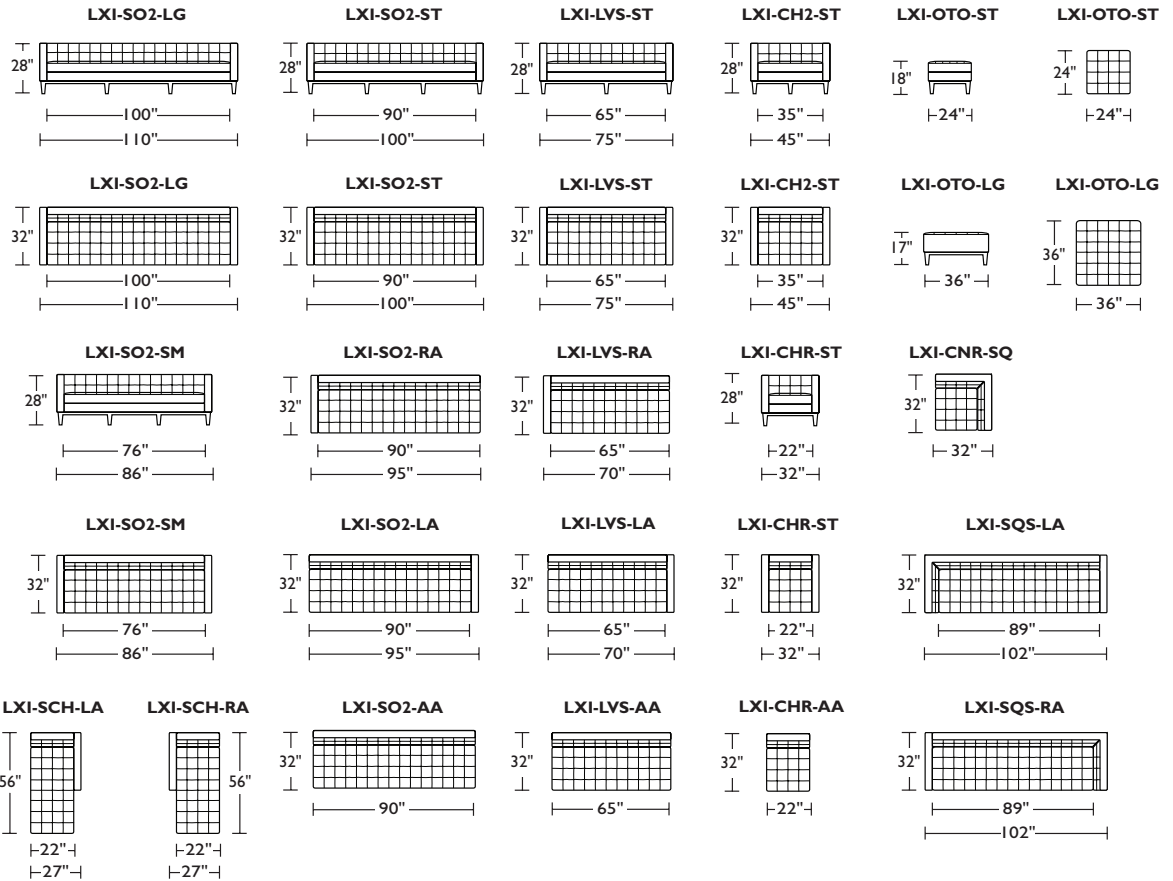

Scale: 1/8 inch = 1 foot  
All dimensions are approximate and subject to change.  
Specify components from the sitting position.